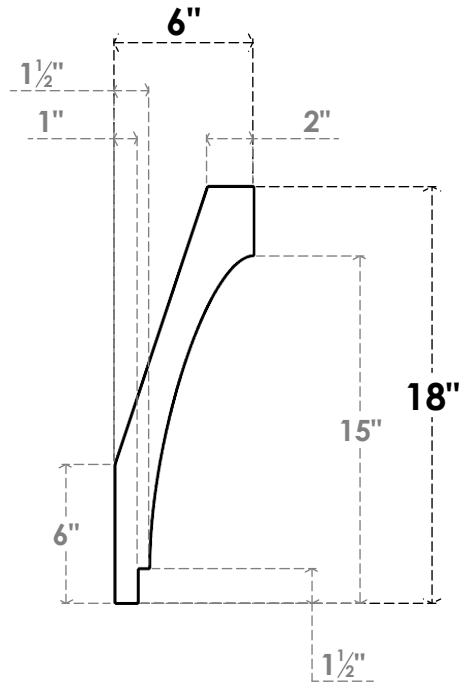

ITEM NUMBER: BRCPC060X06000X18000IMP

6"W X 6"D X 18"H IMPERIAL ARCHITECTURAL GRADE PVC CLOSED KNEE BRACE

SIDE PROFILE

FRONT PROFILE

ISOMETRIC

EKENA MILLWORK
2300 WEST MAIN ST.
CLARKSVILLE, TX 75426
TOLL FREE: 866-607-0453
WWW.EKENAMILLWORK.COM

NOTES

1. INSTALLATION TO BE COMPLETED IN ACCORDANCE WITH MANUFACTURER'S SPECIFICATIONS.
2. DRAWING MAY NOT BE TO SCALE
3. THIS DRAWING IS INTENDED FOR DESIGN AND PLANNING PURPOSES ONLY.
4. ALL INFORMATION CONTAINED HEREIN WAS CURRENT AT THE TIME OF DEVELOPMENT BUT MUST BE REVIEWED AND APPROVED BY THE PRODUCT MANUFACTURER TO BE CONSIDERED ACCURATE.
5. ARCHITECTURAL GRADE PVC PRODUCTS ARE MADE FROM EXPANDED CELLULAR PVC AND COME NATURALLY WHITE BUT MAY BE PAINTED