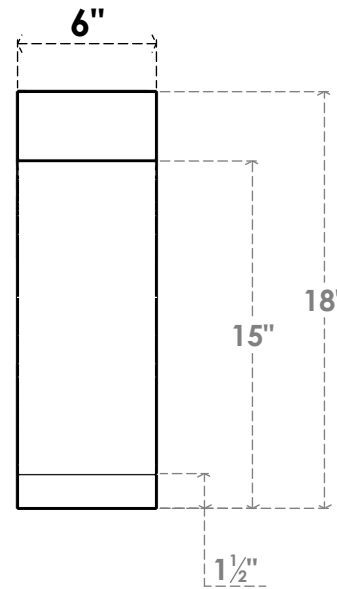

ITEM NUMBER: BRCPC060X06000X18000IMP

6"W X 6"D X 18"H IMPERIAL ARCHITECTURAL GRADE PVC CLOSED KNEE BRACE

SIDE PROFILE

FRONT PROFILE

ISOMETRIC

EKENA MILLWORK
2300 WEST MAIN ST.
CLARKSVILLE, TX 75426
TOLL FREE: 866-607-0453
WWW.EKENAMILLWORK.COM

NOTES

1. INSTALLATION TO BE COMPLETED IN ACCORDANCE WITH MANUFACTURER'S SPECIFICATIONS.
2. DRAWING MAY NOT BE TO SCALE
3. THIS DRAWING IS INTENDED FOR DESIGN AND PLANNING PURPOSES ONLY.
4. ALL INFORMATION CONTAINED HEREIN WAS CURRENT AT THE TIME OF DEVELOPMENT BUT MUST BE REVIEWED AND APPROVED BY THE PRODUCT MANUFACTURER TO BE CONSIDERED ACCURATE.
5. ARCHITECTURAL GRADE PVC PRODUCTS ARE MADE FROM EXPANDED CELLULAR PVC AND COME NATURALLY WHITE BUT MAY BE PAINTED